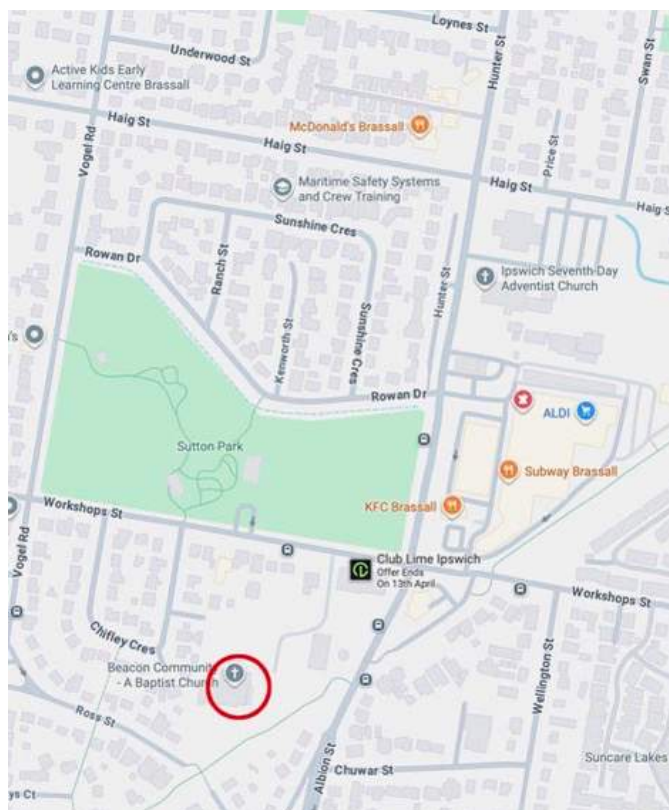

IPSWICH CITY CONTRACT BRIDGE CLUB'S NEW VENUE

On Monday, 11 May 2026 the club will stage its first session at the club's new venue
Beacon Community Baptist Church, 34A Workshops St, Brassall.

As you will see from the following map of the location, **the church is located on a large property diagonally opposite the Brassall Shopping Centre.** Look for a fitness centre named **CLUB LIME** that is located on the same property as the church. Turn west toward the Club Lime building along Workshops Street. After 70 metres, turn into the lane that runs along the western side of Club Lime.

Entry to the site is via Workshops Street. However, the venue is well back from the main thoroughfares (Workshops Street and Hunter Street/Albion Street). I have attached a satellite photo of the site, and I have marked in blue the route to take to reach the spacious carpark. On our first night at the site one of our committee members will stand at the laneway entrance from 5:30 to 5:45pm.